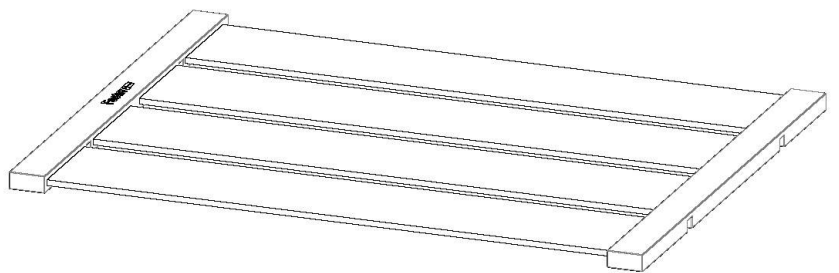

Accessory opened