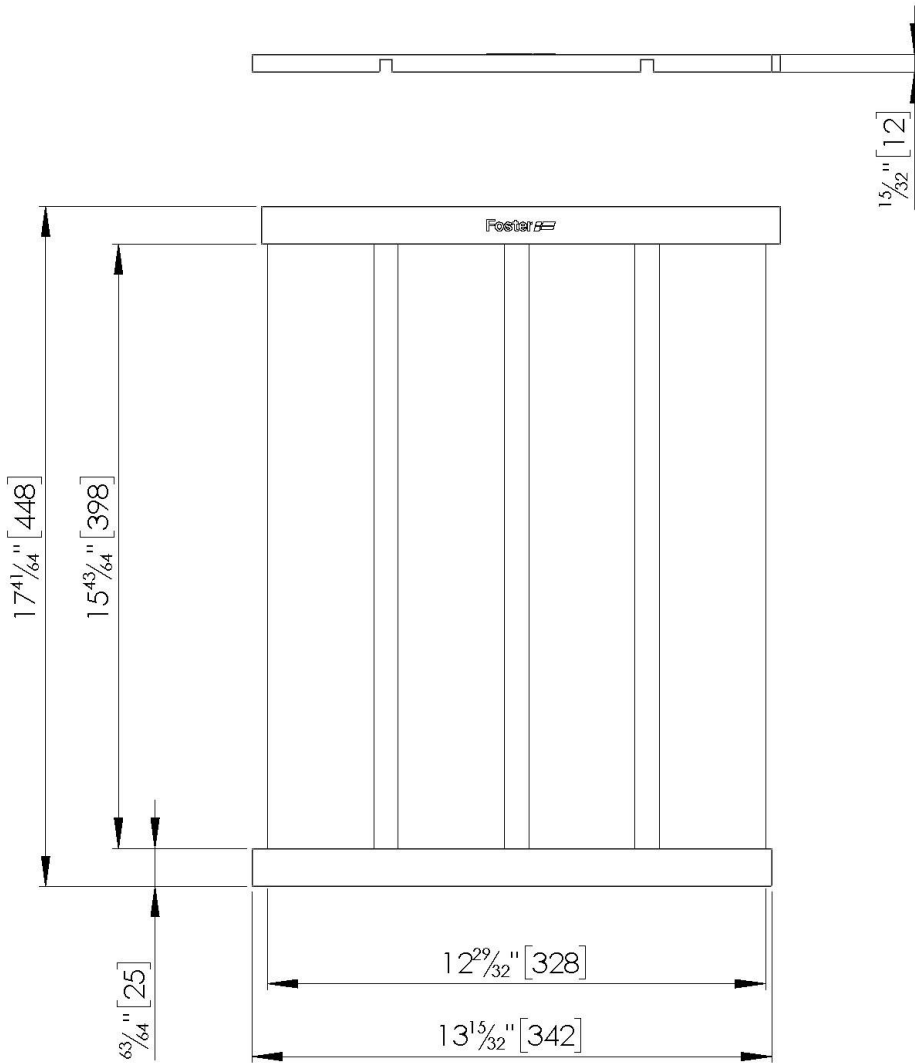

Accessory opened